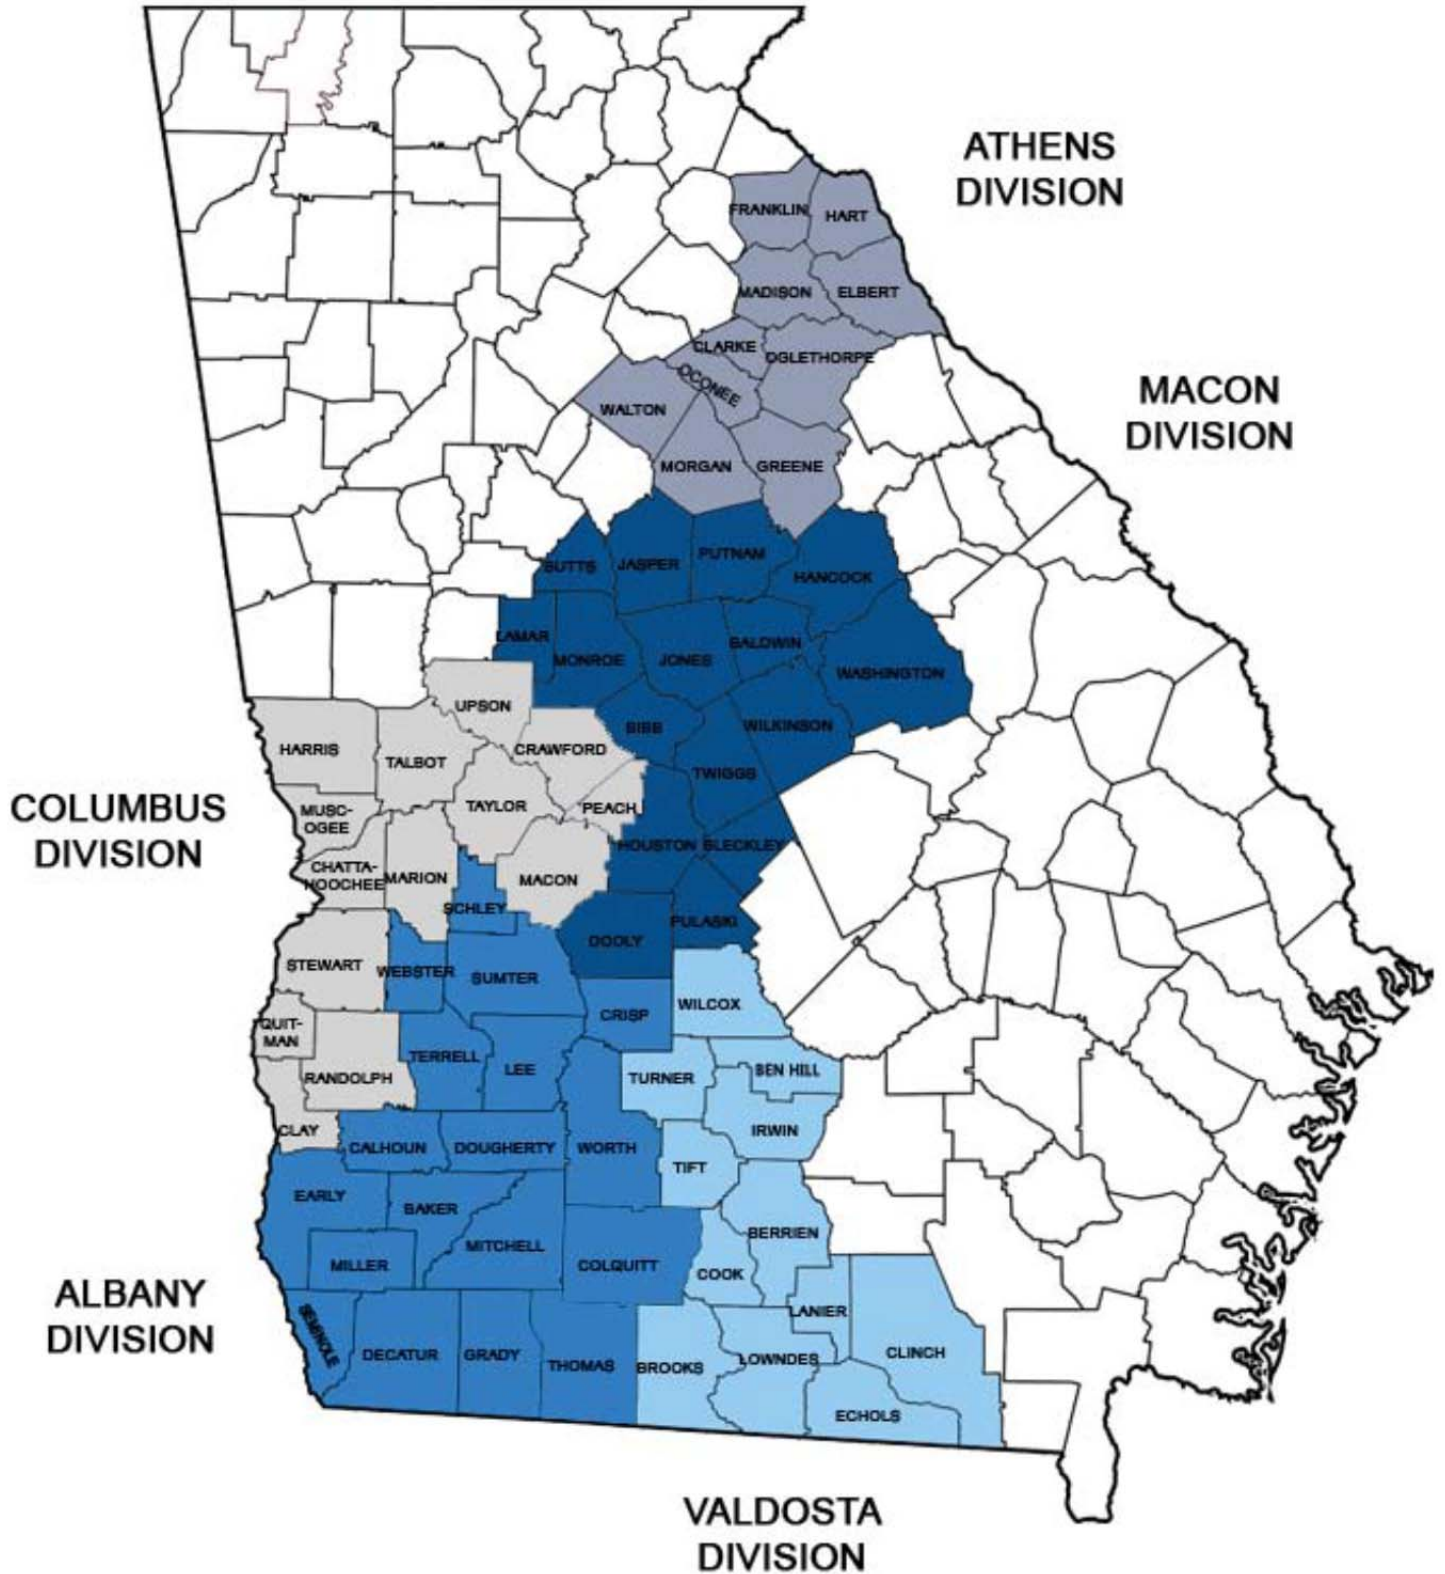

MIDDLE DISTRICT OF GEORGIA MAP

(70 Counties)

MIDDLE DISTRICT COUNTIES AND DIVISIONS TO WHICH ASSIGNED

COUNTY	COUNTY SEAT	DIVISION	COUNTY	COUNTY SEAT	DIVISION
Baker	Newton	Albany	Lee	Leesburg	Albany
Baldwin	Milledgeville	Macon	Lowndes	Valdosta	Valdosta
Ben Hill	Fitzgerald	Albany	Macon	Oglethorpe	Macon
Berrien	Nashville	Valdosta	Madison	Danielsville	Athens
Bibb	Macon	Macon	Marion	Buena Vista	Columbus
Bleckley	Cochran	Macon	Miller	Colquitt	Albany
Brooks	Quitman	Valdosta	Mitchell	Camilla	Albany
Butts	Jackson	Macon	Monroe	Forsyth	Macon
Calhoun	Arlington	Albany	Morgan	Madison	Athens
Chattahoochee	Cusseta	Columbus	Muscogee	Columbus	Columbus
Clarke	Athens Fort	Athens	Oconee	Watkinsville	Athens
Clay	Gaines	Columbus	Oglethorpe	Lexington	Athens
Clinch	Homerville	Valdosta	Peach	Fort Valley	Macon
Colquitt	Moultrie	Valdosta	Pulaski	Hawkinsville	Macon
Cook	Adel	Valdosta	Putnam	Eatonton	Macon
Crawford	Knoxville	Macon	Quitman	Georgetown	Columbus
Crisp	Cordele	Albany	Randolph	Cuthbert	Columbus
Decatur	Bainbridge	Albany	Schley	Ellaville	Albany
Dooly	Vienna	Macon	Seminole	Donaldsonville	Albany
Dougherty	Albanyany	Albany	Stewart	Lumpkin	Columbus
Early	Blakely	Albany	Sumter	Americus	Albany
Echols	Statenville	Valdosta	Talbot	Talbotton	Columbus
Elbert	Elberton	Athens	Taylor	Butler	Columbus
Franklin	Carnesville	Athens	Terrell	Dawson	Albany
Grady	Cairo	Albany	Thomas	Thomasville	Valdosta
Greene	Greensboro	Athens	Tift	Tifton	Valdosta
Hancock	Sparta	Macon	Turner	Ashburn	Albany
Harris	Hamilton	Columbus	Twiggs	Jeffersonville	Macon
Hart	Hartwell	Athens	Upson	Thomaston	Macon
Houston	Perry	Macon	Walton	Monroe	Athens
Irwin	Ocilla	Valdosta	Washington	Sandersville	Macon
Jasper	Monticello	Macon	Webster	Preston	Albany
Jones	Gray	Macon	Wilcox	Abbeville	Macon
Lamar	Barnesville	Macon	Wilkinson	Irwinton	Macon
Lanier	Lakeland	Valdosta	Worth	Sylvester	Albany